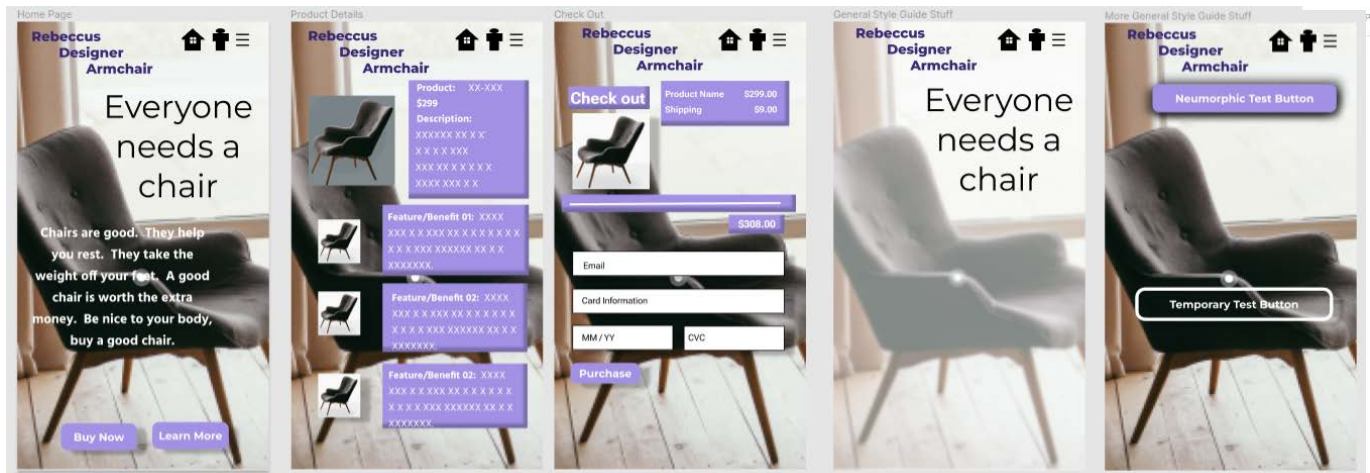

72 pt Heading 0 Sample

48 pt Heading 1 Sample

32 pt Heading 2 Sample

24 pt Heading 3 Sample

18 pt Heading 4 Sample

16 pt Body Sample

Style Guide

Form with Variants

Making a Form

Rebecca
Designer
Armchair

Email

Name on card

Card Number

MM/YY

CVC

Purchase