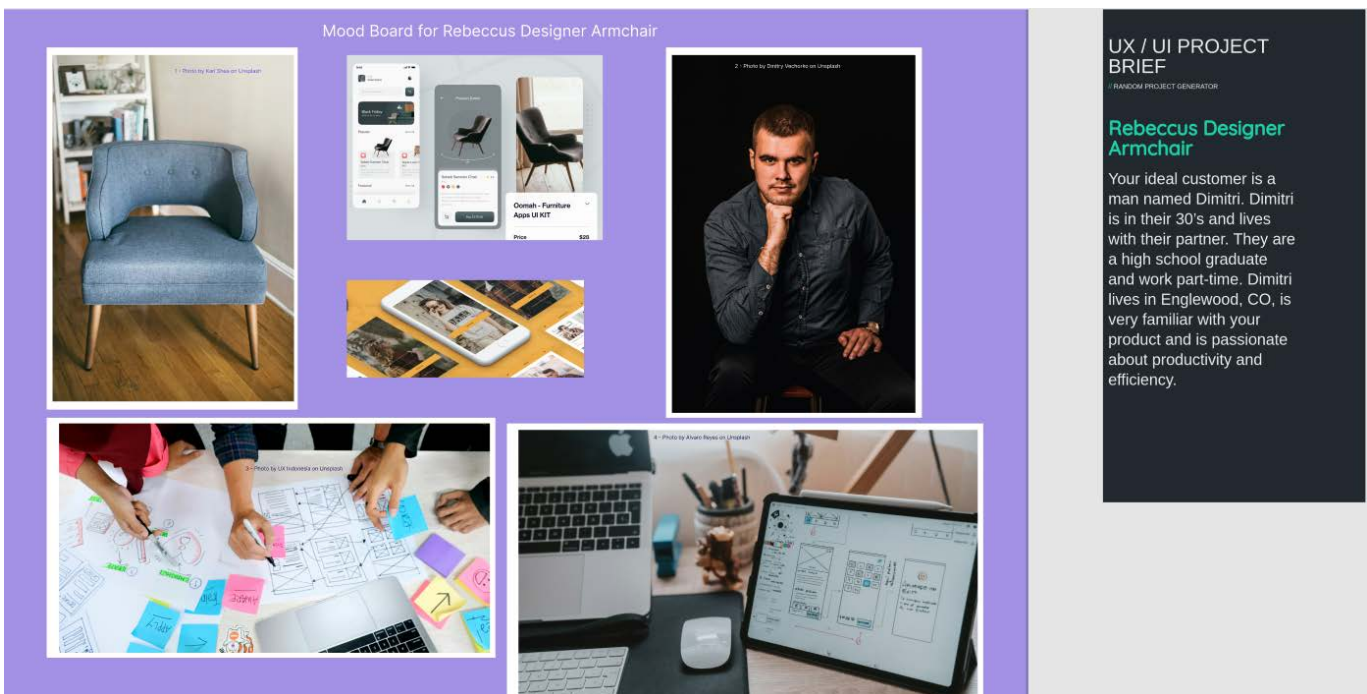

Screen Shots from Figma Class Project

This document displays screen shots of parts of this project.

Wireframes

Mood Board

Fonts and Color Palette

Color Palette and Font

Color Palette for Rebeccus Designer Armchair