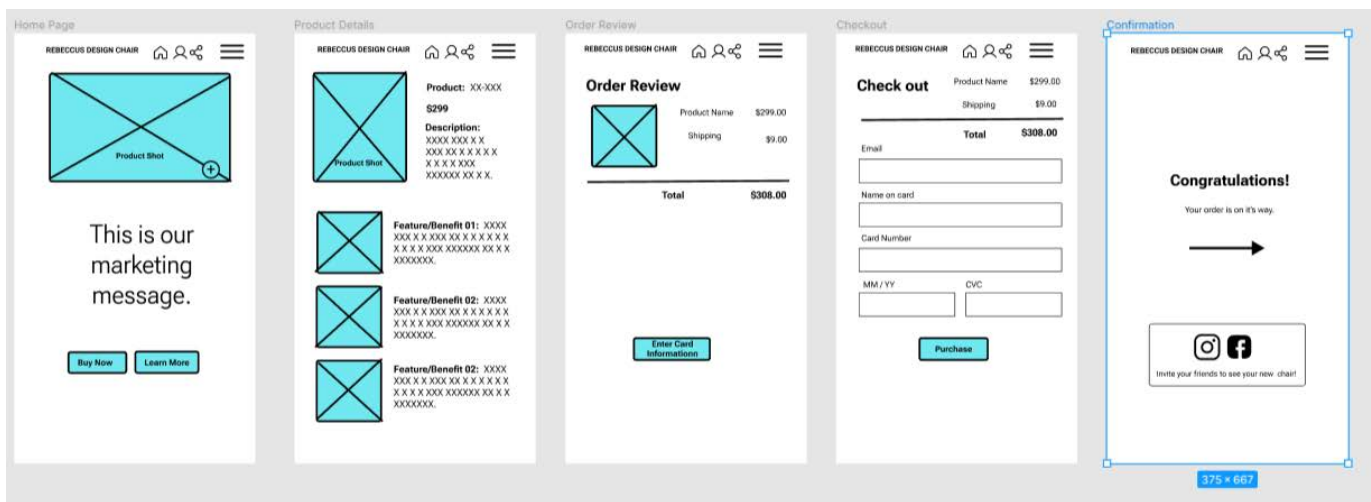

Screen Shots from Figma Class Project

This document displays screen shots of parts of this project.

Wireframes

Mood Board

Fonts and Color Palette

Color Palette and Font

Color Palette for Rebeccus Designer Armchair

Form Text Field

Label

Label

Label

Label

Prototype Flow